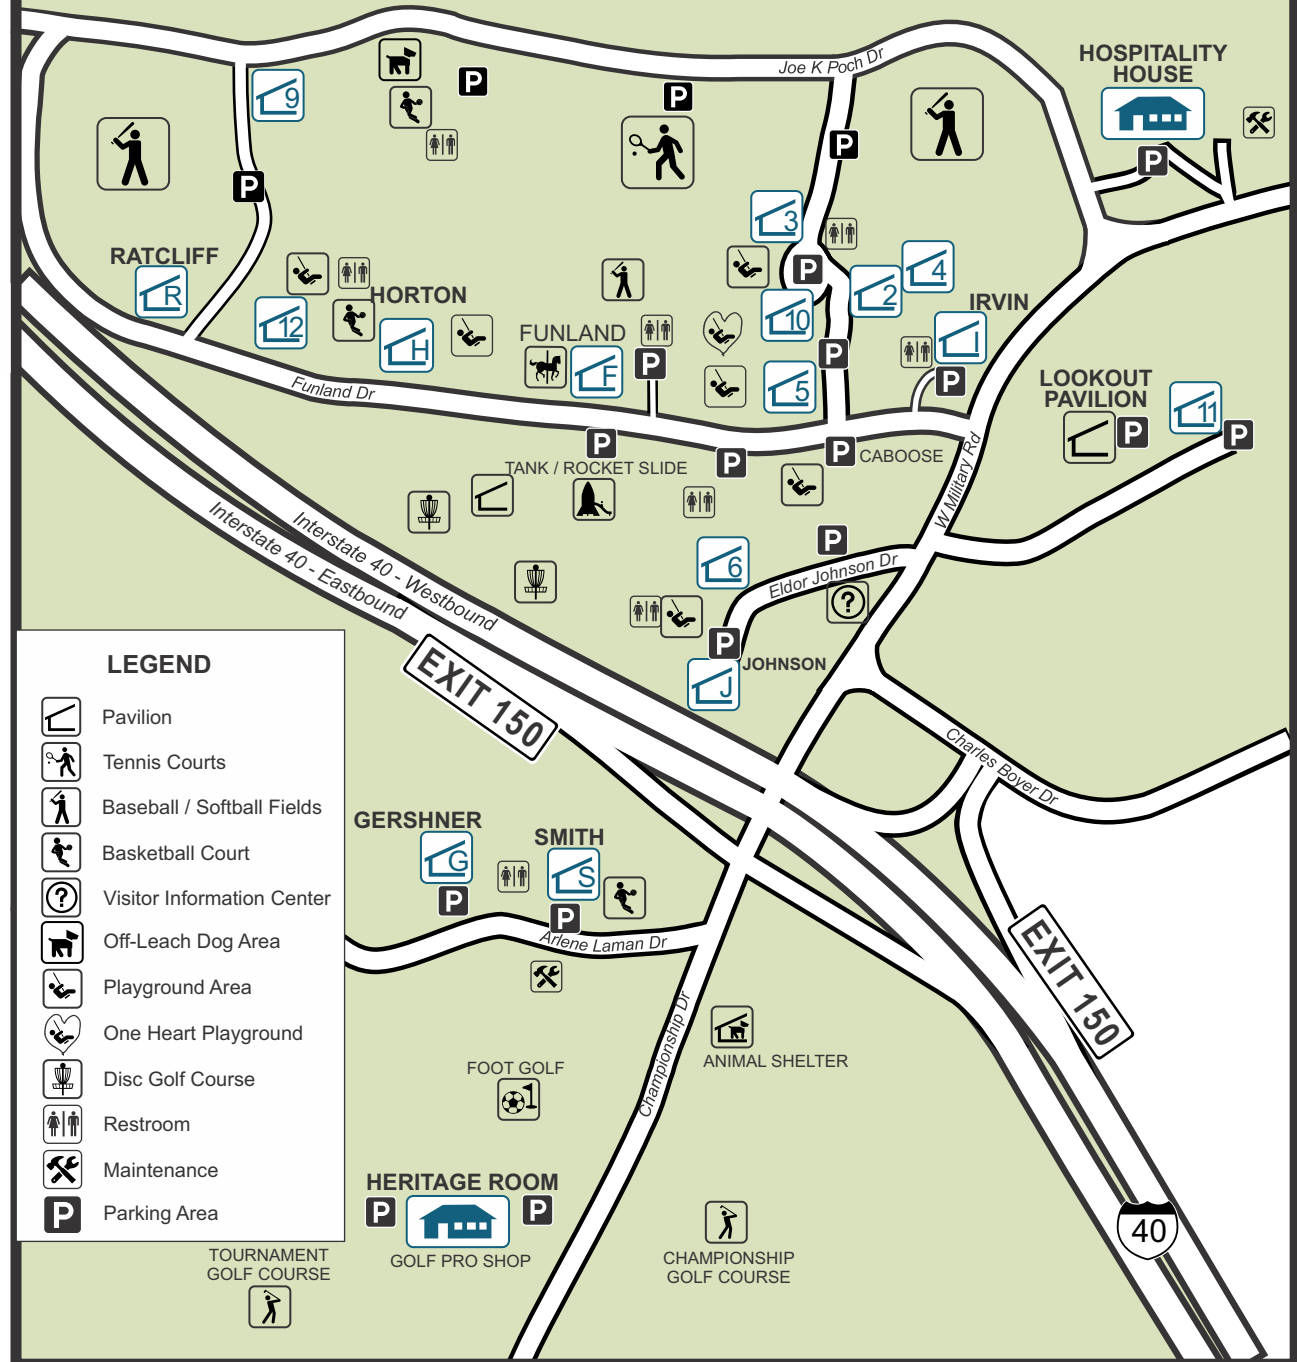

Burns Park Pavilion and Event Venue Locations

1. ### LEGEND
2. Pavilion
   - Tennis Courts
   - Baseball / Softball Fields
   - Basketball Court
   - Visitor Information Center
   - Off-Leach Dog Area
   - Playground Area
   - One Heart Playground
   - Disc Golf Course
   - Restroom
   - Maintenance
   - Parking Area