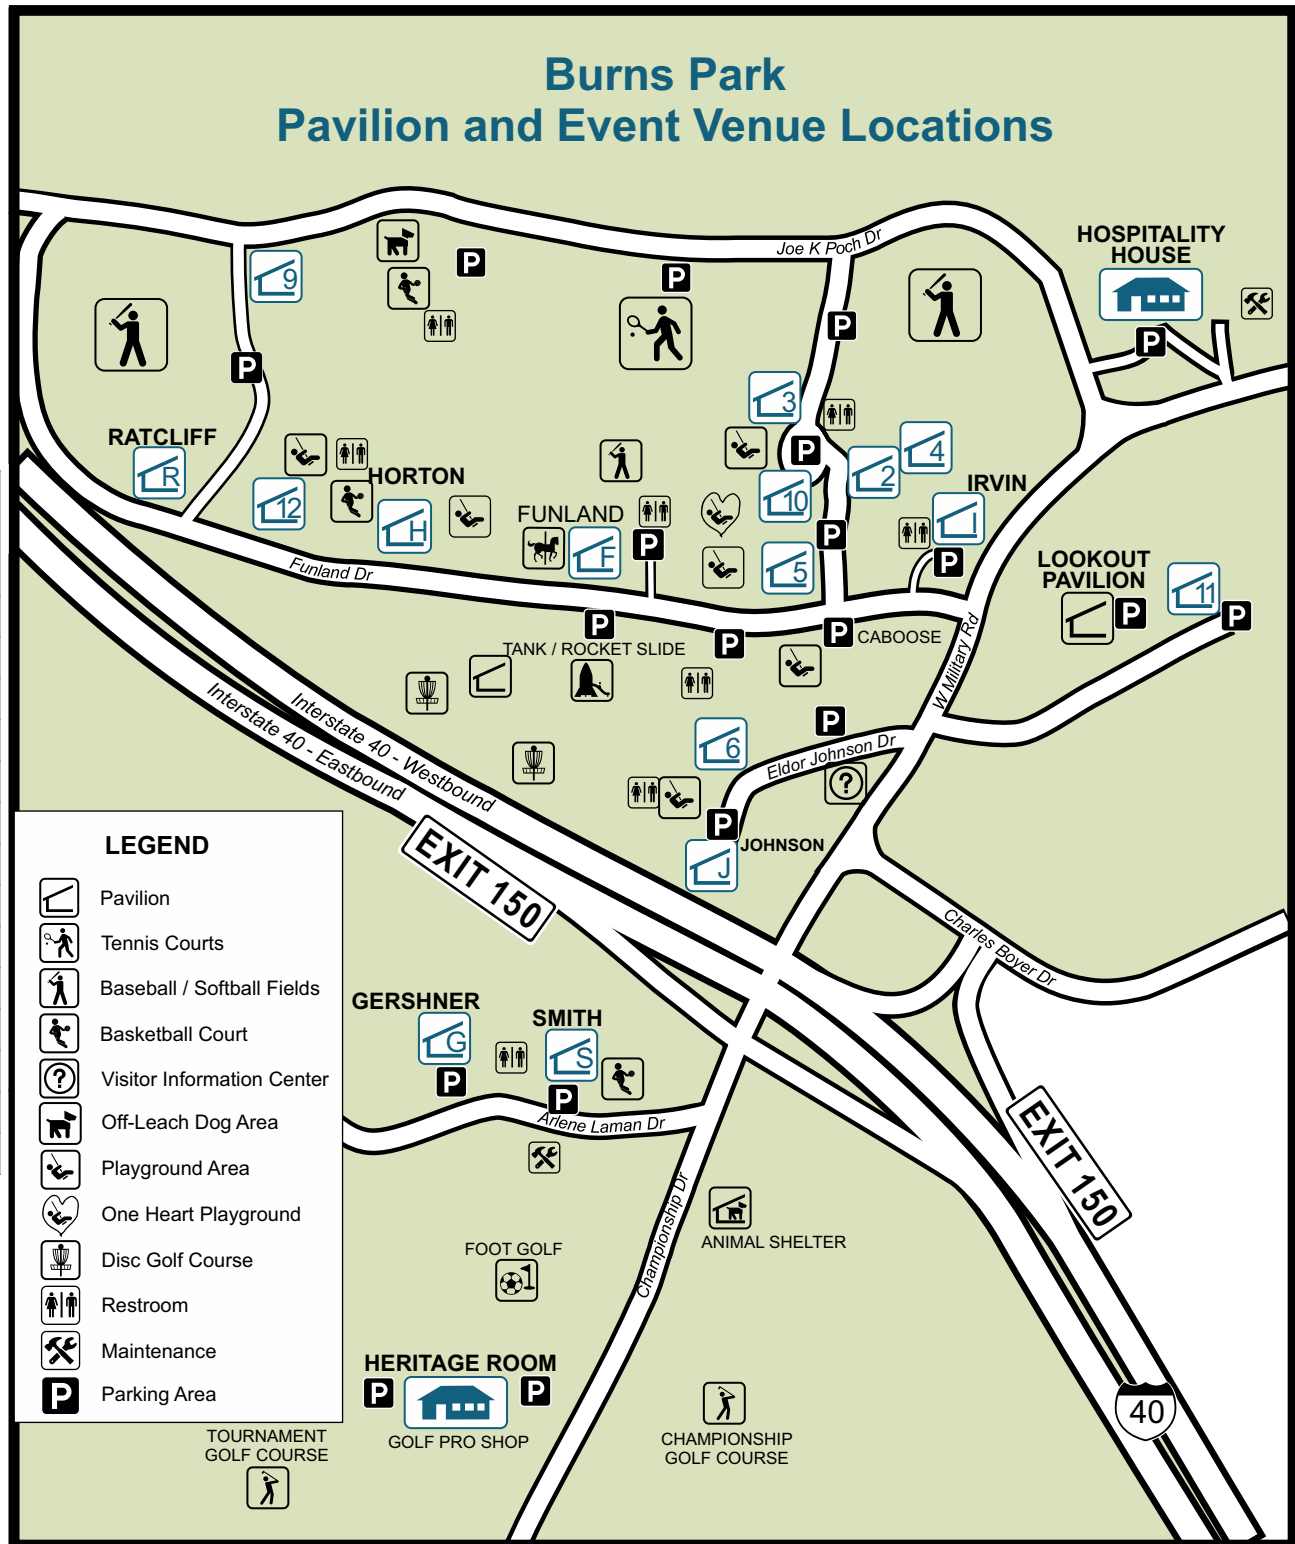

Burns Park Pavilion and Event Venue Locations

LEGEND

- Pavilion
- Tennis Courts
- Baseball / Softball Fields
- Basketball Court
- Visitor Information Center
- Off-Leash Dog Area
- Playground Area
- One Heart Playground
- Disc Golf Course
- Restroom
- Maintenance
- Parking Area

TOURNAMENT GOLF COURSE

HERITAGE ROOM

GOLF PRO SHOP

ANIMAL SHELTER

CHAMPIONSHIP GOLF COURSE